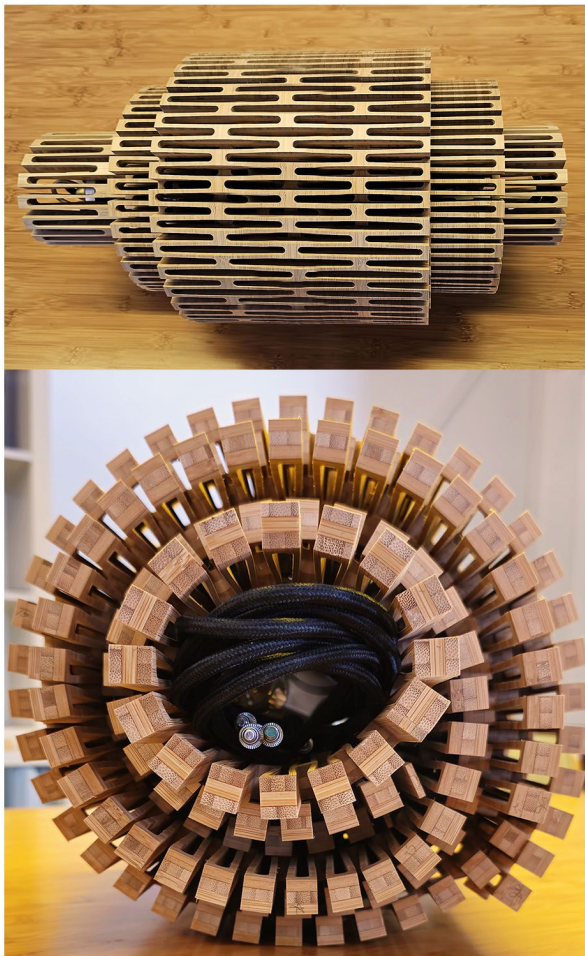

Compact

Specifications

Chandelier

Features

- CNC Kerf cut and bent Bamboo Ply
- Meanwell 1-10V dimming
- Aluminum bulb holder
- Stainless steel suspension
- Brass hanging loop
- Compact size for shipping
- led glass bulb: Full length: 550mm

Finishes

- Natural and carbonized raw Bamboo

Dimensions

- Inner cylinder - Width: 118mm, Height: 504mm
- Middle cylinder - Width: 373mm, Height: 336mm
- Outer cylinder - Width: 627mm, Height: 224mm

Lights

- Watts 6 @ 2400 Kelvin, E27
- Standard voltage 2400k, 240V LED Bulb

- **Adjustable Sections**
Each segment of the chandelier can be adjusted to different heights.
- **Customizable Layout**
Arrange the sections at staggered levels for a dynamic effect or align them uniformly for a cohesive look.
- **Personalization**
Tailor the chandelier's appearance to fit various spaces and design preferences.
- **Flexible Lighting**
By altering the heights of the sections, you can control the diffusion of light and the ambiance it creates.
- **Visual Impact**
Manipulate the overall aesthetic impact of the chandelier in your room by experimenting with different configurations.

Dimensional drawing

Kerf Pattern