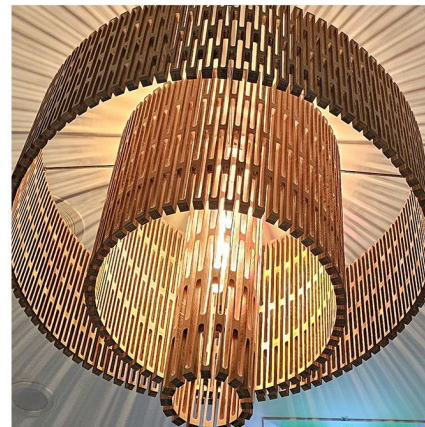

The pinnacle of sustainable luxury: the Chandelier. Radiating sophistication and eco-conscious elegance, this exquisite lighting fixture is a masterpiece of craftsmanship, designed to captivate the senses and elevate any space with its unparalleled beauty.

Crafted from responsibly sourced bamboo, each Chandelier is a work of art in its own right. The bamboo's natural grain and texture are accentuated by intricate kerf patterns, creating a mesmerizing interplay of light and shadow that transforms any room into a sanctuary of style and serenity.

Compact