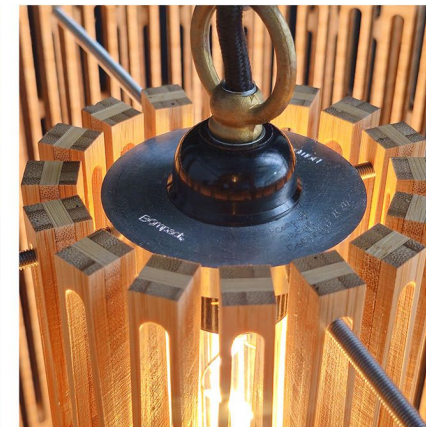

Chandelier

SPEC SHEET

Designer | Zev Bianchi
www.bcompact.com

The pinnacle of sustainable luxury: the Chandelier. Radiating sophistication and eco-conscious elegance, this exquisite lighting fixture is a masterpiece of craftsmanship, designed to captivate the senses and elevate any space with its unparalleled beauty.

Compact

Specifications

Chandelier

Features

- CNC Kerf cut and bent Bamboo Ply
- Meanwell 1-10V dimming
- Aluminum bulb holder
- Stainless steel suspension
- Brass hanging loop
- Compact size for shipping
- led glass bulb: Full length: 550mm

Finishes

- Natural and carbonized raw Bamboo

Dimensions

- Inner cylinder - Width: 118mm, Height: 504mm
- Middle cylinder - Width: 373mm, Height: 336mm
- Outer cylinder - Width: 627mm, Height: 224mm

Lights

- Watts 6 @ 2400 Kelvin, E27
- Standard voltage 2400k, 240V LED Bulb

- **Adjustable Sections**
Each segment of the chandelier can be adjusted to different heights.
- **Customizable Layout**
Arrange the sections at staggered levels for a dynamic effect or align them uniformly for a cohesive look.
- **Personalization**
Tailor the chandelier's appearance to fit various spaces and design preferences.
- **Flexible Lighting**
By altering the heights of the sections, you can control the diffusion of light and the ambiance it creates.
- **Visual Impact**
Manipulate the overall aesthetic impact of the chandelier in your room by experimenting with different configurations.