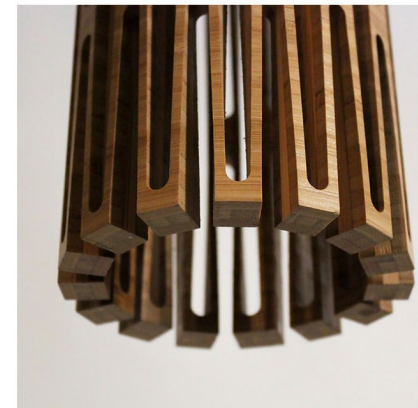

## Cylinder Pendant

Elevate your space with our exquisite Hanging Pendant Light, a stunning fusion of nature-inspired design and modern functionality. Crafted with meticulous attention to detail, these pendant lights add a touch of organic elegance to any interior setting, from cozy living rooms to chic dining spaces and everything in between.

Each pendant light in our collection is expertly crafted from sustainable bamboo, hand-selected for its natural beauty and durability. The bamboo's distinct grain and texture are showcased, creating a captivating focal point that effortlessly complements a variety of design aesthetics, from minimalist to eclectic.

### Features

- CNC Kerf cut and bent Bamboo Ply
- Meanwell 1-10V dimming
- Aluminum bulb holder
- Stainless steel suspension
- Hemp braided cord: length: 1800mm
- led glass bulb: Full length: 550mm

### Dimensions

- Length: 505mm
- Width: 109mm