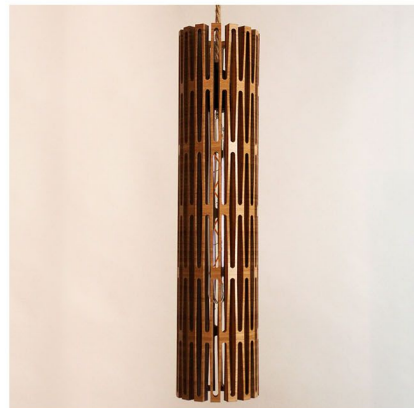

## Cylinder Pendant

Elevate your space with our exquisite Hanging Pendant Light, a stunning fusion of nature-inspired design and modern functionality. Crafted with meticulous attention to detail, these pendant lights add a touch of organic elegance to any interior setting, from cozy living rooms to chic dining spaces and everything in between.

Each pendant light in our collection is expertly crafted from sustainable bamboo, hand-selected for its natural beauty and durability. The bamboo's distinct grain and texture are showcased, creating a captivating focal point that effortlessly complements a variety of design aesthetics, from minimalist to eclectic.

### Features

- CNC Kerf cut and bent Bamboo Ply
- Meanwell 1-10V dimming
- Aluminum bulb holder
- Stainless steel suspension
- Hemp braided cord: length: 1800mm
- led glass bulb: Full length: 550mm

### Dimensions

- Length: 505mm
- Width: 109mm