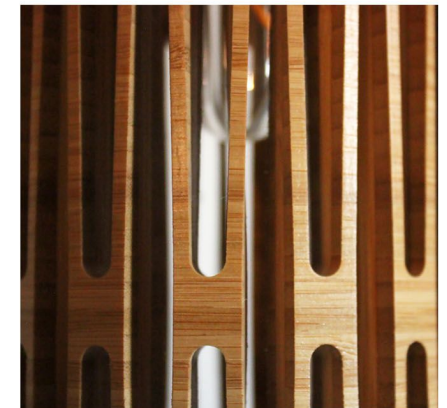

## Cylinder Pendant

Elevate your space with our exquisite Hanging Pendant Light, a stunning fusion of nature-inspired design and modern functionality. Crafted with meticulous attention to detail, these pendant lights add a touch of organic elegance to any interior setting, from cozy living rooms to chic dining spaces and everything in between.

Each pendant light in our collection is expertly crafted from sustainable bamboo, hand-selected for its natural beauty and durability. The bamboo's distinct grain and texture are showcased, creating a captivating focal point that effortlessly complements a variety of design aesthetics, from minimalist to eclectic.

### Features

- CNC Kerf cut and bent Bamboo Ply
- Meanwell 1-10V dimming
- Aluminum bulb holder
- Stainless steel suspension
- Hemp braided cord: length: 1800mm
- led glass bulb: Full length: 550mm

### Dimensions

- Length: 505mm
- Width: 109mm