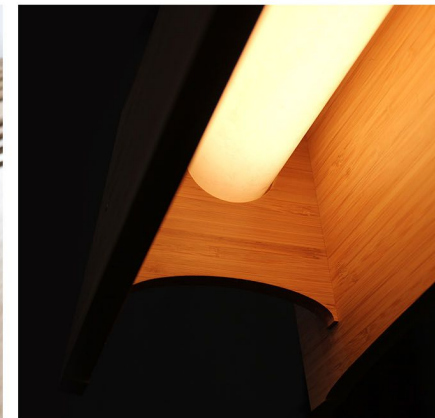

Kerf Linear

SPEC SHEET

Designer | Zev Bianchi
www.bcompact.com

Introducing our latest innovation in sustainable lighting solutions: the Kerf Linear lighting range. Crafted with precision and care, these elegant fixtures seamlessly blend eco-conscious design with unparalleled functionality, offering a radiant illumination experience unlike any other.

Handcrafted from premium bamboo, each fixture in the Kerf Bamboo Lighting series is a testament to the beauty of nature and the ingenuity of modern design. The bamboo's natural grain and texture are accentuated, adding a touch of warmth and sophistication to any space, whether it's a contemporary office, a chic boutique, or a cozy living room.

1 METER

Specifications

Features

- Up and down LED strip modules 2400K, 24V
- CNC Kerf cut and bent Bamboo Ply
- Meanwell 1-10V dimming
- Stainless wire suspension 1.5mDiffused lower light

Electrical Functions

- Up and down LED strip modules 2400K, 24V
- CNC Kerf cut and bent Bamboo Ply
- Meanwell 1-10V dimming
- Stainless wire suspension 1.5mDiffused lower light

Dimensions

- Profile height 185mm
- Length 1000mm
- Width (upper) 110mm
- Width (Lower) 148mm
- Wood thickness: 105mm