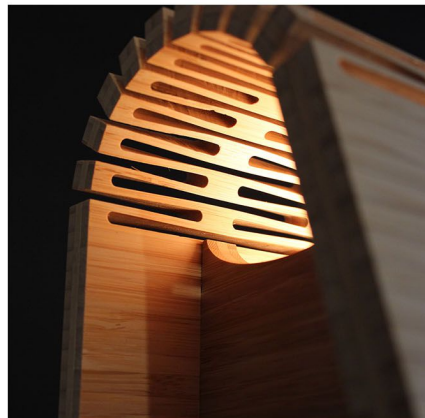

Kerf Linear

SPEC SHEET

Designer | Zev Bianchi
www.bcompact.com

Introducing our latest innovation in sustainable lighting solutions: the Kerf Linear lighting range. Crafted with precision and care, these elegant fixtures seamlessly blend eco-conscious design with unparalleled functionality, offering a radiant illumination experience unlike any other.

Handcrafted from premium bamboo, each fixture in the Kerf Bamboo Lighting series is a testament to the beauty of nature and the ingenuity of modern design. The bamboo's natural grain and texture are accentuated, adding a touch of warmth and sophistication to any space, whether it's a contemporary office, a chic boutique, or a cozy living room.

1 METER

Specifications

Features

- Up and down LED strip modules 2400K, 24V
- CNC Kerf cut and bent Bamboo Ply
- Meanwell 1-10V dimming
- Stainless wire suspension 1.5mDiffused lower light

Electrical Functions

- Up and down LED strip modules 2400K, 24V
- CNC Kerf cut and bent Bamboo Ply
- Meanwell 1-10V dimming
- Stainless wire suspension 1.5mDiffused lower light

Dimensions

- Profile height 185mm
- Length 1000mm
- Width (upper) 110mm
- Width (Lower) 148mm
- Wood thickness: 105mm