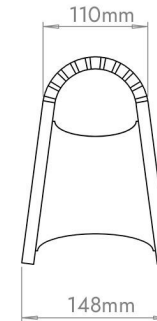

1 METER

Specifications

Features

- Up and down LED strip modules 2400K, 24V
- CNC Kerf cut and bent Bamboo Ply
- Meanwell 1-10V dimming
- Stainless wire suspension 1.5mDiffused lower light

Electrical Functions

- Up and down LED strip modules 2400K, 24V
- CNC Kerf cut and bent Bamboo Ply
- Meanwell 1-10V dimming
- Stainless wire suspension 1.5mDiffused lower light

Dimensions

- Profile height 185mm
- Length 1000mm
- Width (upper) 110mm
- Width (Lower) 148mm
- Wood thickness: 105mm

Lights

- Watts 17,19 & 22 @ 2400Kelvin
- CRI 90+

Finishes

- Natural and carbonized raw Bamboo
- Charcoal Black stain

Pattern

Dimensional drawing

Wood thickness: 105mm