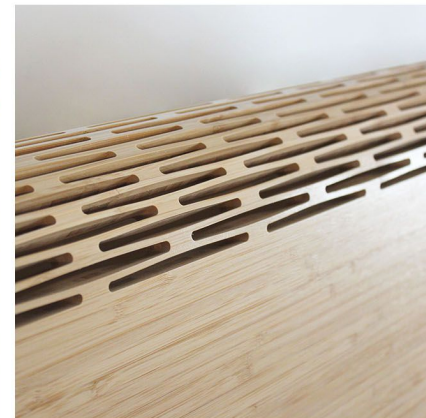

Kerf Linear

SPEC SHEET

Designer | Zev Bianchi
www.bcompact.com

Introducing our latest innovation in sustainable lighting solutions: the Kerf Linear lighting range. Crafted with precision and care, these elegant fixtures seamlessly blend eco-conscious design with unparalleled functionality, offering a radiant illumination experience unlike any other.

Handcrafted from premium bamboo, each fixture in the Kerf Bamboo Lighting series is a testament to the beauty of nature and the ingenuity of modern design. The bamboo's natural grain and texture are accentuated, adding a touch of warmth and sophistication to any space, whether it's a contemporary office, a chic boutique, or a cozy living room.

1 METER

Specifications

Features

- Up and down LED strip modules 2400K, 24V
- CNC Kerf cut and bent Bamboo Ply
- Meanwell 1-10V dimming
- Stainless wire suspension 1.5mDiffused lower light

Electrical Functions

- Up and down LED strip modules 2400K, 24V
- CNC Kerf cut and bent Bamboo Ply
- Meanwell 1-10V dimming
- Stainless wire suspension 1.5mDiffused lower light

Dimensions

- Profile height 185mm
- Length 1000mm
- Width (upper) 110mm
- Width (Lower) 148mm
- Wood thickness: 105mm