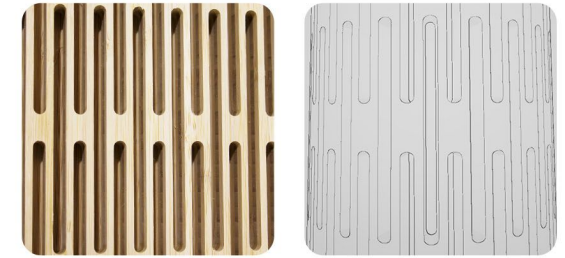

Handcrafted from premium bamboo, each fixture in the Kerf Bamboo Lighting series is a testament to the beauty of nature and the ingenuity of modern design. The bamboo's natural grain and texture are accentuated, adding a touch of warmth and sophistication to any space, whether it's a contemporary office, a chic boutique, or a cozy living room.

1 METER

Specifications

Features

- Up and down LED strip modules 2400K, 24V
- CNC Kerf cut and bent Bamboo Ply
- Meanwell 1-10V dimming
- Stainless wire suspension 1.5mDiffused lower light

Electrical Functions

- Up and down LED strip modules 2400K, 24V
- CNC Kerf cut and bent Bamboo Ply
- Meanwell 1-10V dimming
- Stainless wire suspension 1.5mDiffused lower light

Dimensions

- Profile height 185mm
- Length 1000mm
- Width (upper) 110mm
- Width (Lower) 148mm
- Wood thickness: 105mm

Lights

- Watts 17,19 & 22 @ 2400Kelvin
- CRI 90+

Finishes

- Natural and carbonized raw Bamboo
- Charcoal Black stain

Pattern

Dimensional drawing

Wood thickness: 105mm