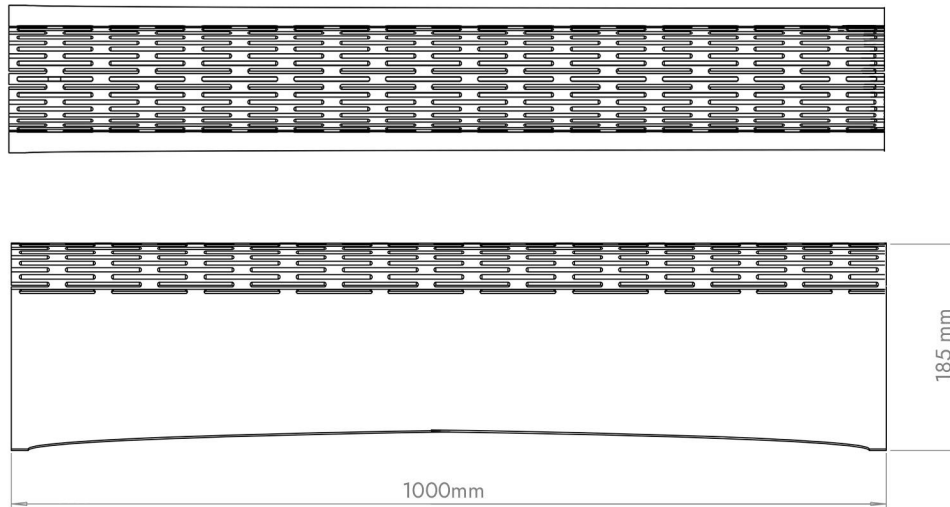

1 METER

Specifications

Features

- Up and down LED strip modules 2400K, 24V
- CNC Kerf cut and bent Bamboo Ply
- Meanwell 1-10V dimming
- Stainless wire suspension 1.5mDiffused lower light

Electrical Functions

- Up and down LED strip modules 2400K, 24V
- CNC Kerf cut and bent Bamboo Ply
- Meanwell 1-10V dimming
- Stainless wire suspension 1.5mDiffused lower light

Dimensions

- Profile height 185mm
- Length 1000mm
- Width (upper) 110mm
- Width (Lower) 148mm
- Wood thickness: 105mm

Lights

- Watts 17,19 & 22 @ 2400Kelvin
- CRI 90+

Finishes

- Natural and carbonized raw Bamboo
- Charcoal Black stain

Pattern

Dimensional drawing

Wood thickness: 105mm