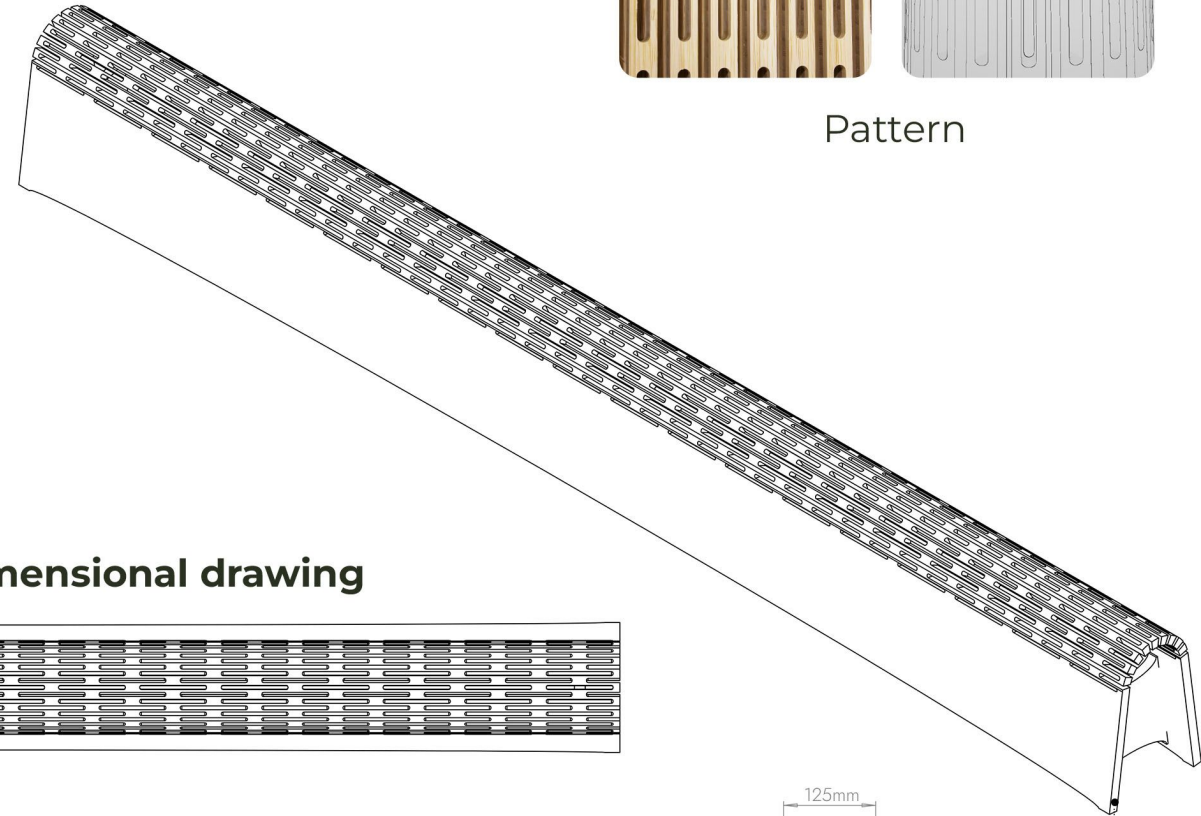

2 METER

Features

- Up and down LED strip modules 2400K, 24V
- CNC Kerf cut and bent Bamboo Ply
- Meanwell 1-10V dimming
- Stainless wire suspension 1.5mDiffused lower light

Electrical Functions

- Up and down LED strip modules 2400K, 24V
 - Single (Up) LED strip, 10W
 - Double (Down) LED strip, 20W
- Switchable between down & up, and up only
- CNC Kerf cut and bent Bamboo Ply
- Meanwell 1-10V dimming
- Stainless wire suspension 1.5mDiffused lower light

Lights

- Watts 17,19 & 22 @ 2400Kelvin
- CRI 90+

Dimensions

- Profile height 250mm
- Length 2000mm
- Width (upper) 125mm
- Width (Lower) 173mm
- Wood thickness: 105mm

Finishes

- Natural and carbonized raw Bamboo
- Charcoal Black stain

Pattern

Dimensional drawing

Wood thickness: 105mm