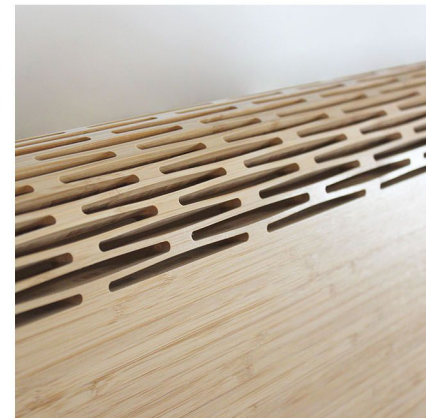

Kerf Linear

SPEC SHEET

Designer | Zev Bianchi
www.bcompact.com

Introducing our latest innovation in sustainable lighting solutions: the Kerf Linear lighting range. Crafted with precision and care, these elegant fixtures seamlessly blend eco-conscious design with unparalleled functionality, offering a radiant illumination experience unlike any other.

Handcrafted from premium bamboo, each fixture in the Kerf Bamboo Lighting series is a testament to the beauty of nature and the ingenuity of modern design. The bamboo's natural grain and texture are accentuated, adding a touch of warmth and sophistication to any space, whether it's a contemporary office, a chic boutique, or a cozy living room.

2 METER

Features

- Up and down LED strip modules 2400K, 24V
- CNC Kerf cut and bent Bamboo Ply
- Meanwell 1-10V dimming
- Stainless wire suspension 1.5mDiffused lower light

Electrical Functions

- Up and down LED strip modules 2400K, 24V
 - Single (Up) LED strip, 10W
 - Double (Down) LED strip, 20W
- Switchable between down & up, and up only
- CNC Kerf cut and bent Bamboo Ply
- Meanwell 1-10V dimming
- Stainless wire suspension 1.5mDiffused lower light

Lights

- Watts 17,19 & 22 @ 2400Kelvin
- CRI 90+

Dimensions

- Profile height 250mm
- Length 2000mm
- Width (upper) 125mm
- Width (Lower) 173mm
- Wood thickness: 105mm

Finishes

- Natural and carbonized raw Bamboo
- Charcoal Black stain