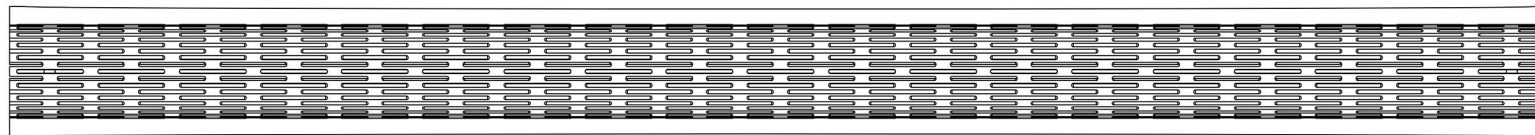

Wood thickness: 105mm