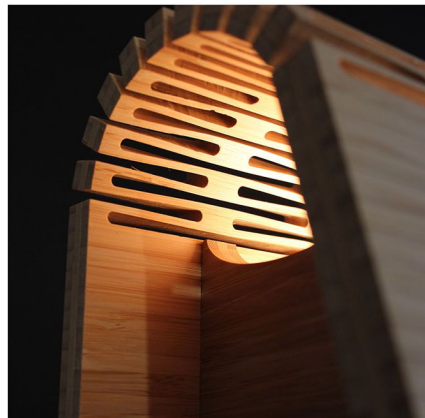

Kerf Linear

SPEC SHEET

Designer | Zev Bianchi
www.bcompact.com

Introducing our latest innovation in sustainable lighting solutions: the Kerf Linear lighting range. Crafted with precision and care, these elegant fixtures seamlessly blend eco-conscious design with unparalleled functionality, offering a radiant illumination experience unlike any other.

Handcrafted from premium bamboo, each fixture in the Kerf Bamboo Lighting series is a testament to the beauty of nature and the ingenuity of modern design. The bamboo's natural grain and texture are accentuated, adding a touch of warmth and sophistication to any space, whether it's a contemporary office, a chic boutique, or a cozy living room.

2 METER

Features

- Up and down LED strip modules 2400K, 24V
- CNC Kerf cut and bent Bamboo Ply
- Meanwell 1-10V dimming
- Stainless wire suspension 1.5mDiffused lower light

Electrical Functions

- Up and down LED strip modules 2400K, 24V
 - Single (Up) LED strip, 10W
 - Double (Down) LED strip, 20W
- Switchable between down & up, and up only
- CNC Kerf cut and bent Bamboo Ply
- Meanwell 1-10V dimming
- Stainless wire suspension 1.5mDiffused lower light

Lights

- Watts 17,19 & 22 @ 2400Kelvin
- CRI 90+

Dimensions

- Profile height 250mm
- Length 2000mm
- Width (upper) 125mm
- Width (Lower) 173mm
- Wood thickness: 105mm

Finishes

- Natural and carbonized raw Bamboo
- Charcoal Black stain