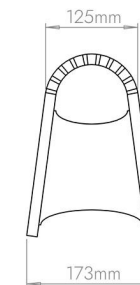

2 METER

Features

- Up and down LED strip modules 2400K, 24V
- CNC Kerf cut and bent Bamboo Ply
- Meanwell 1-10V dimming
- Stainless wire suspension 1.5mDiffused lower light

Electrical Functions

- Up and down LED strip modules 2400K, 24V
 - Single (Up) LED strip, 10W
 - Double (Down) LED strip, 20W
- Switchable between down & up, and up only
- CNC Kerf cut and bent Bamboo Ply
- Meanwell 1-10V dimming
- Stainless wire suspension 1.5mDiffused lower light

Lights

- Watts 17,19 & 22 @ 2400Kelvin
- CRI 90+

Dimensions

- Profile height 250mm
- Length 2000mm
- Width (upper) 125mm
- Width (Lower) 173mm
- Wood thickness: 105mm

Finishes

- Natural and carbonized raw Bamboo
- Charcoal Black stain

Pattern

Dimensional drawing

Wood thickness: 105mm