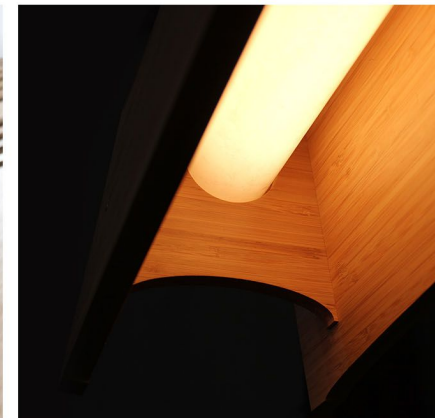

Kerf Linear

SPEC SHEET

Designer | Zev Bianchi
www.bcompact.com

Introducing our latest innovation in sustainable lighting solutions: the Kerf Linear lighting range. Crafted with precision and care, these elegant fixtures seamlessly blend eco-conscious design with unparalleled functionality, offering a radiant illumination experience unlike any other.

Handcrafted from premium bamboo, each fixture in the Kerf Bamboo Lighting series is a testament to the beauty of nature and the ingenuity of modern design. The bamboo's natural grain and texture are accentuated, adding a touch of warmth and sophistication to any space, whether it's a contemporary office, a chic boutique, or a cozy living room.

2 METER

Features

- Up and down LED strip modules 2400K, 24V
- CNC Kerf cut and bent Bamboo Ply
- Meanwell 1-10V dimming
- Stainless wire suspension 1.5mDiffused lower light

Electrical Functions

- Up and down LED strip modules 2400K, 24V
 - Single (Up) LED strip, 10W
 - Double (Down) LED strip, 20W
- Switchable between down & up, and up only
- CNC Kerf cut and bent Bamboo Ply
- Meanwell 1-10V dimming
- Stainless wire suspension 1.5mDiffused lower light

Lights

- Watts 17,19 & 22 @ 2400Kelvin
- CRI 90+

Dimensions

- Profile height 250mm
- Length 2000mm
- Width (upper) 125mm
- Width (Lower) 173mm
- Wood thickness: 105mm

Finishes

- Natural and carbonized raw Bamboo
- Charcoal Black stain