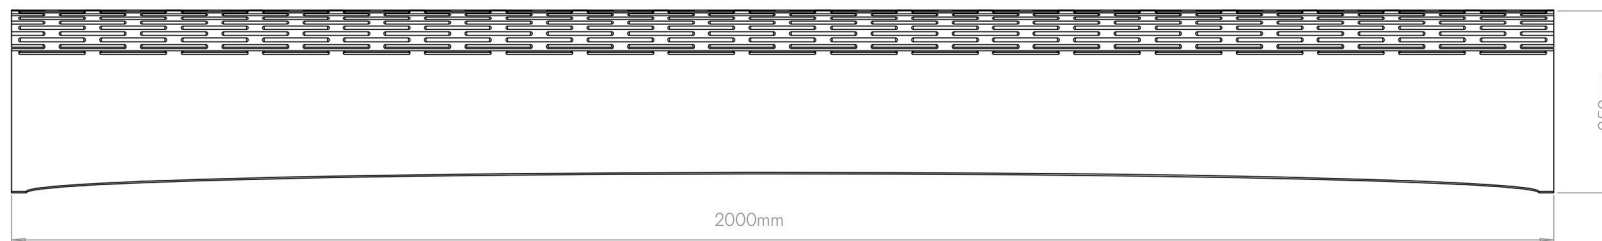

Wood thickness: 105mm